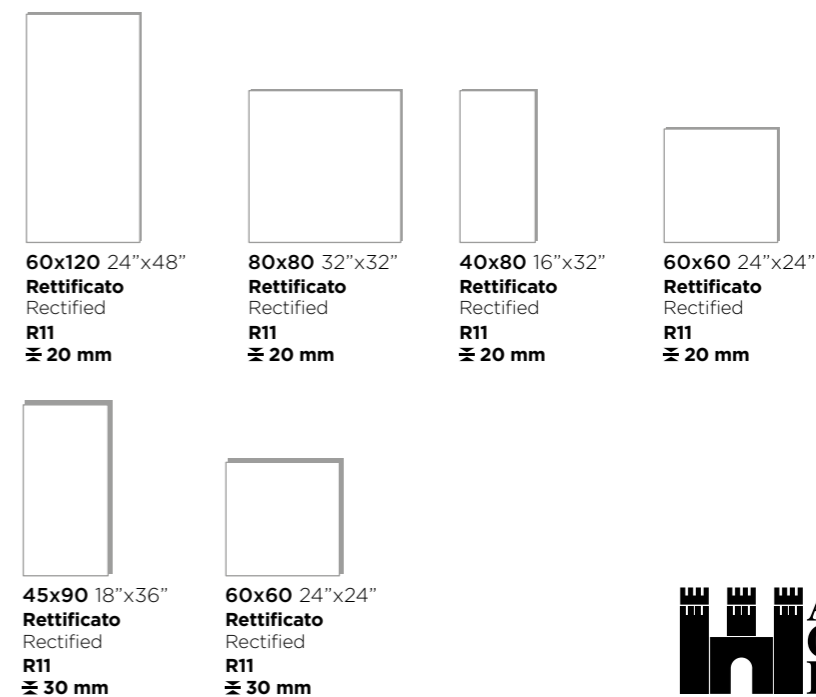

GRES PORCELLANATO *
PORCELAIN STONEWARE
GRÈS CÉRAME
FEINSTEINZEUG

COLORI • COLORS

FORMATI • SIZES

OUTDOOR ≅ 20 mm ≅ 30 mm

Bathroom

WALL:

ASPEN FUMÈ

60x120 cm Rett. / 24"x48" Rect.

In&Out

INDOOR FLOOR:

ASPEN FUMÈ

60x60 cm Rett. / 24"x24" Rect.

OUTDOOR FLOOR:

NEW ULTRA ASPEN FUMÈ

60x60 cm Rett. / 24"x24" Rect. \approx 20mm

WALL:
ASPEN ANTRACITE
60x120 cm Rett. / 24"x48" Rect.

formati • sizes • formats • formate

12

005065A
Aspen Bianco R10
60x120 cm Rett.
 24"x48" Rect.
 ≅ 9,5mm
 189 ■

10

003836
Aspen Bianco R10
60x60 cm Rett.
 24"x24" Rect.
 ≅ 9,5mm
 185 ■

15

003526
Aspen Bianco R10
30x60 cm Rett.
 12"x24" Rect.
 ≅ 9mm
 187 ■