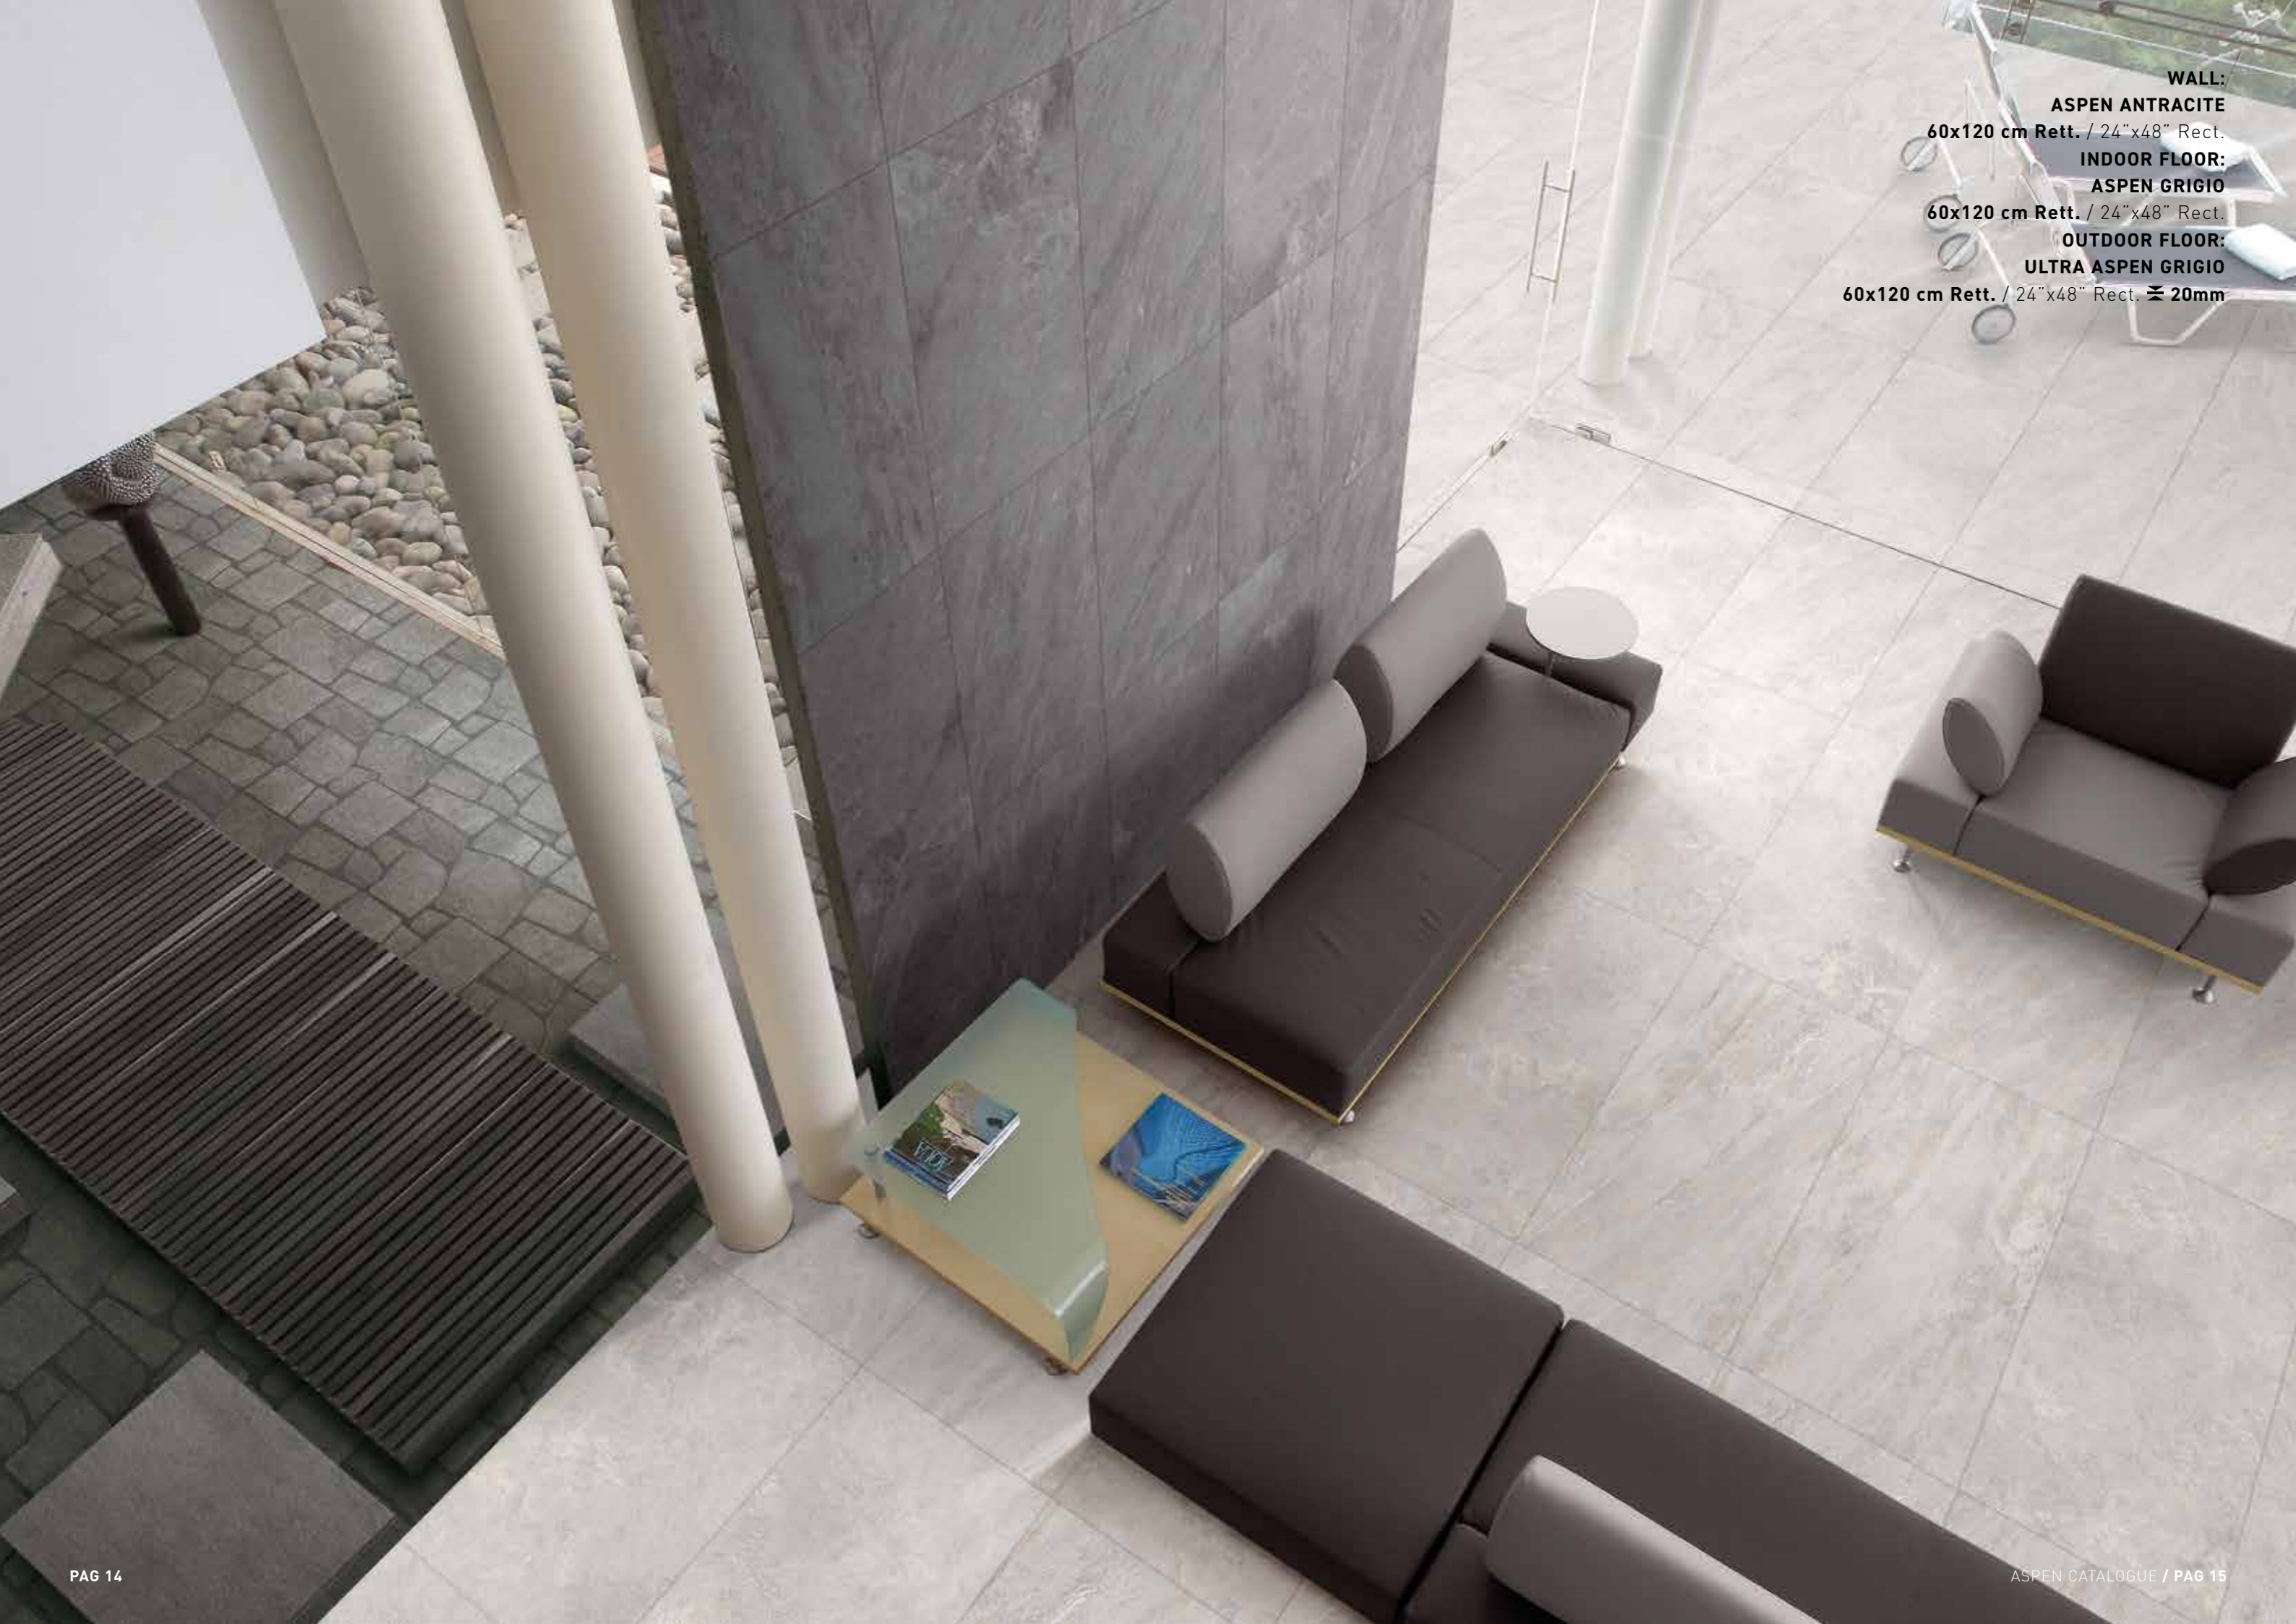

In&Out

INDOOR FLOOR:

ASPEN FUMÈ

60x60 cm Rett. / 24"x24" Rect.

OUTDOOR FLOOR:

NEW ULTRA ASPEN FUMÈ

60x60 cm Rett. / 24"x24" Rect. \approx 20mm

WALL:
ASPEN ANTRACITE
60x120 cm Rett. / 24"x48" Rect.