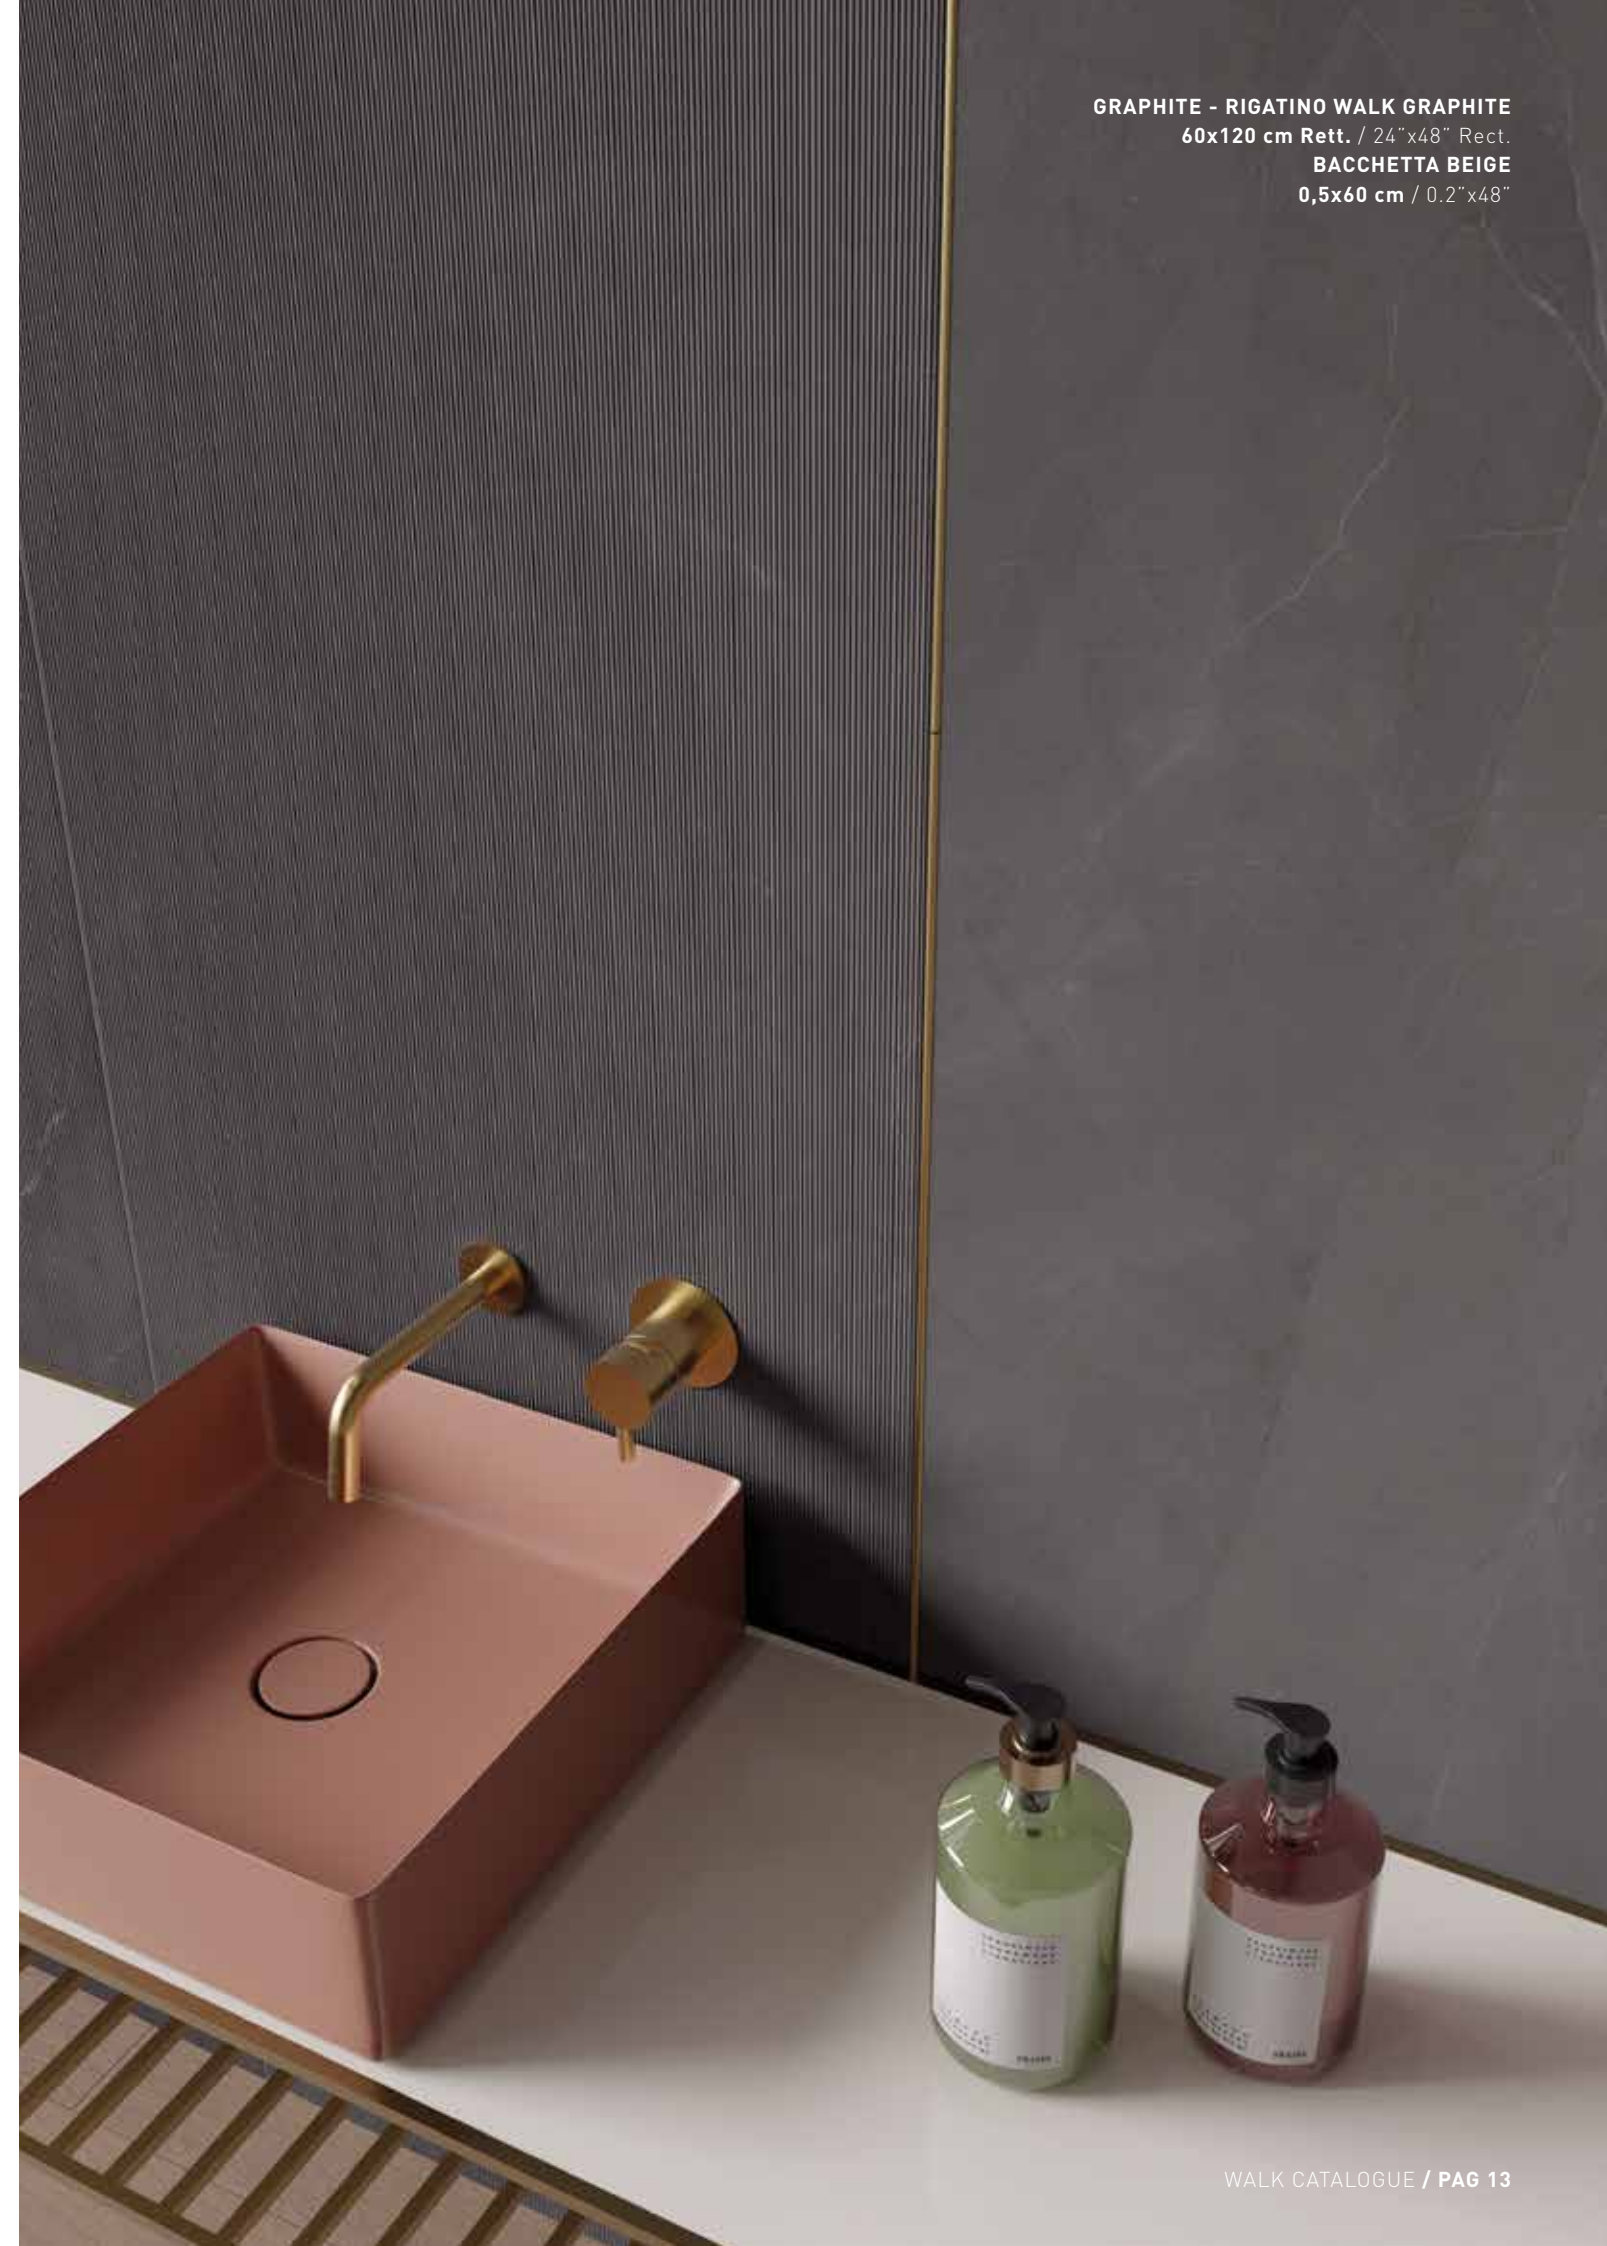

GRAPHITE - RIGATINO WALK GRAPHITE
60x120 cm Rett. / 24"x48" Rect.
BACCHETTA BEIGE
0,5x60 cm / 0.2"x48"