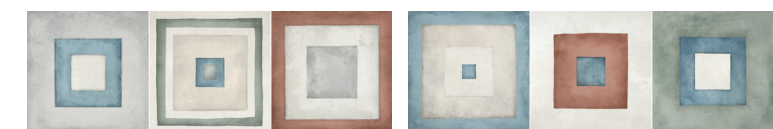

VILLAGE COLOR collection

RIVESTIMENTO IN PASTA BIANCA ATOMIZZATA

ATOMIZED WHITE BODY WALL TILE

REVÊTEMENTS EN PÂTE BLANCHE ATOMISÉE

ATOMISIERTE WEISSSCHERBIGE WANDFLIESEN

HD

colori • colors • couleurs • farben

VILLAGE COLOR CREMA, CANNETTA CREMA, RIQUADRI 25x75 cm | SIERRA BEIGE 15x60 cm

VILLAGE COLOR BIANCO, CANNETTA BIANCO, RIQUADRI 25x75 cm | EMOTION GRIS 60x60 cm

VILLAGE COLOR

303892
Village Color Bianco
25x75 cm Rett.
10"x30" Rect.

303894
Village Color Cannaletta Bianco
25x75 cm Rett.
10"x30" Rect.

303893
Village Color Crema
25x75 cm Rett.
10"x30" Rect.

303895
Village Color Cannaletta Crema
25x75 cm Rett.
10"x30" Rect.

303896
Village Color Riquadri
25x75 cm Rett.
10"x30" Rect.